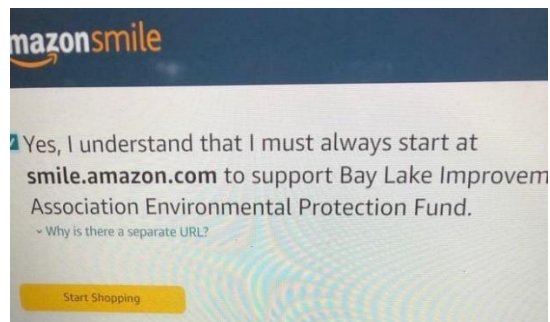

How to sign up on your computer:

1. Visit smile.amazon.com & click on **Get Started**.
2. Sign in with your Amazon.com credentials.
3. Search for the charity of your choice.
4. Click on **Select** next to Bay Lake Improvement Association Environmental Fund (Don't be put off by "Wayzata"....it's us.)

Choose from almost a million charities, schools, and other nonprofits. We will reach out to the organization you select to ensure it is ready to accept donations from Amazon.

bay lake

Showing 1-25 of 320 Results Sorted by: Relevance

Bay Lake Elementary School PTO About ▾ Public Foundations	Windermere FL	Select
YWCA Great Lakes Bay Region About ▾ YMCA, YWCA, YWHA, YMHA	Bay City MI	Select
Great Lakes Bay Foundation About ▾ Eye Diseases, Blindness and Vision Impairments	Freeland MI	Select
Great Lakes Bay Regional Trail About ▾ Parks and Playgrounds	Freeland MI	Select
Bay Lake Improvement Association Environmental Protection Fund About ▾ Water Resource, Wetlands Conservation and Management	Wayzata MN	Select

5. Replace the bookmark, link or address you currently use to access Amazon.com with one that goes to smile.amazon.com.

This is important.

Scroll for further instructions.