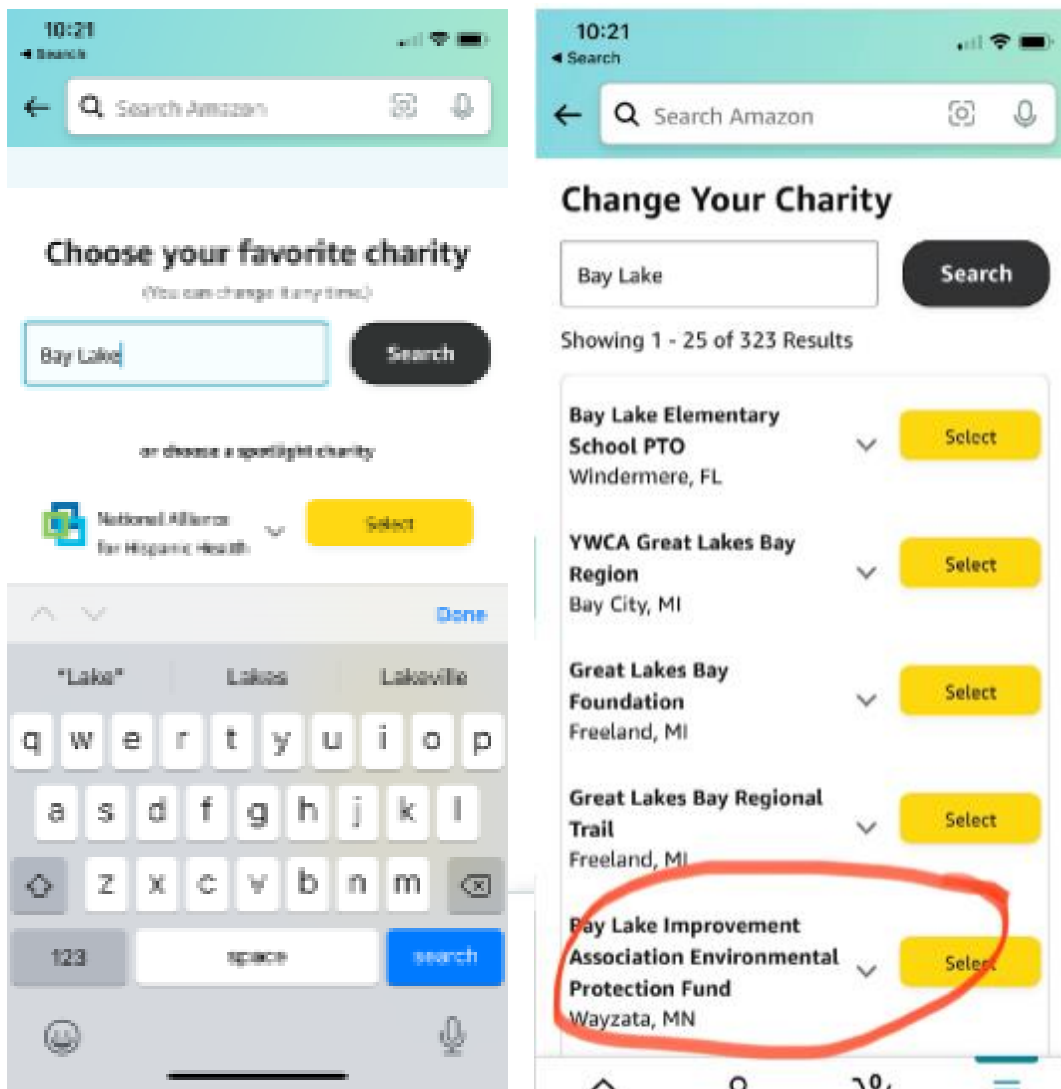

*****Free \$ for BLIA*****

Great for BLIA.....and you can sign up in minutes.

If you make purchases on Amazon and haven't signed up for AmazonSmile, *please read the following.*

Why Create & Use an AmazonSmile Account?

Purchases made on an AmazonSmile account trigger donations to your charity of choice.

You can designate the BLIA Environmental Fund.

There is no cost to you.

There is a benefit to BLIA.

Note: All Amazon accounts can be registered as AmazonSmile accounts.

Scroll for instructions.

How to sign up using the Amazon app on your phone:

1. Download or update the Amazon Shopping app.
2. Open the Amazon app and search for Amazon Smile at the top.
3. Tap “Amazon Smile”.
4. Type “Bay Lake” and tap Search.
5. Select Bay Lake Improvement Association Environmental Protection Fund, Wayzata, MN, at the bottom.

Scroll for further instructions.

How to sign up on your computer:

1. Visit smile.amazon.com & click on **Get Started**.
2. Sign in with your Amazon.com credentials.
3. Search for the charity of your choice.
4. Click on **Select** next to Bay Lake Improvement Association Environmental Fund (Don't be put off by "Wayzata"....it's us.)